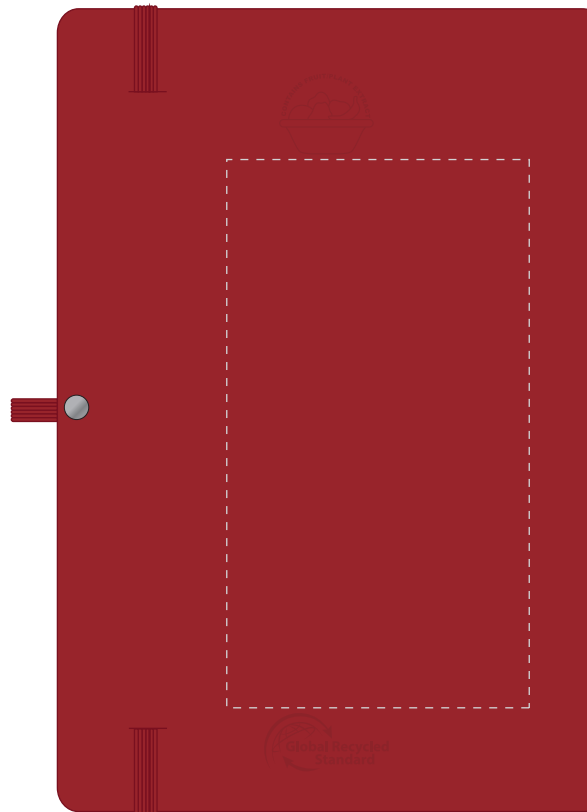

Your Ref:	Quantity:	Product Code: QS1021
Our Ref:	Version: 1	Product Colour: RED

PRINTING CONCERNS:**PRODUCT INFO: DUE TO THE NATURE OF THE PRODUCT THE PRINT POSITION MAY VARY BY 2 - 3 MM**

Please note that this product has Sustainability Markings that are not visible from this perspective

We stock this item in the following colours

**PANTONE REFERENCE(S)**

 Full colour printing

ARTWORK SCALE 50%

Product Image for visualisation
- colours may vary

CENTRED TO PRINT AREA
CENTRED TO NOTEBOOK

The dashed line is to demonstrate print area and will not appear on your printed item